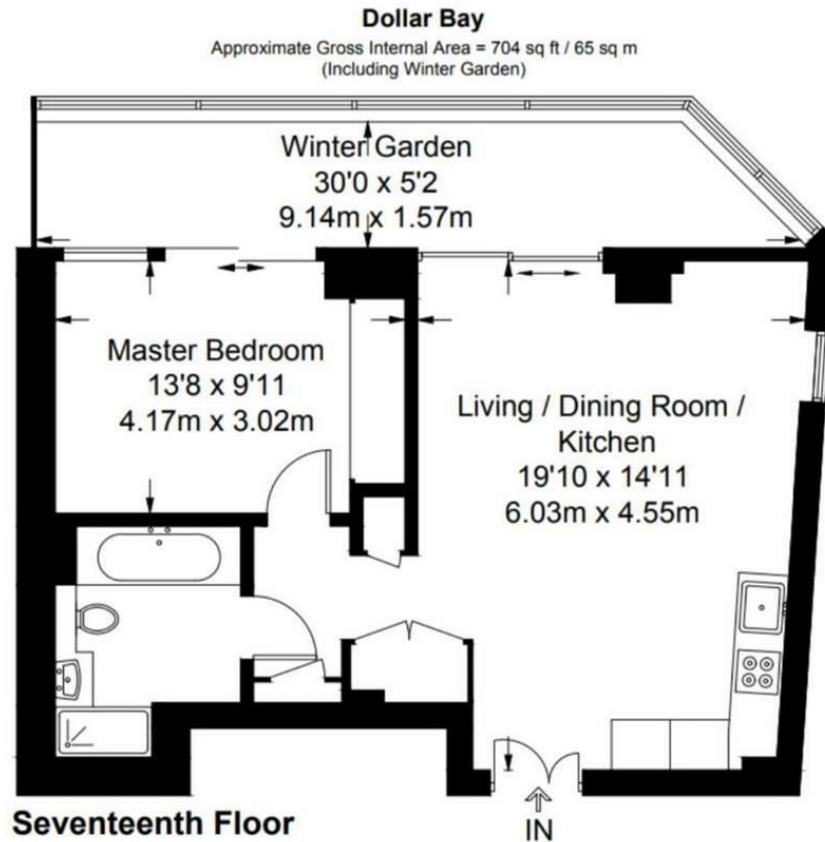

**1 Bed
House
located in**

Guide price £575,000

DIRECTIONS

CONTACT

61 Walton Street
Knightsbridge
London
SW3 2JX

E: elina@londonluxproperty.com
T: 07501 755 522
londonluxproperty.com