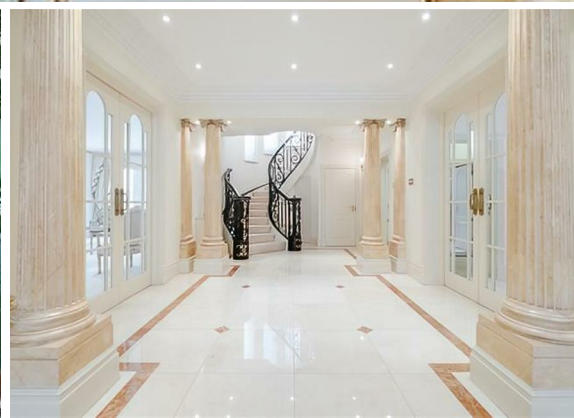

**13 Bed
House - Detached
located in**

Guide price £8,000,000

DIRECTIONS

CONTACT

61 Walton Street
Knightsbridge
London
SW3 2JX

E: elina@londonluxproperty.com
T: 07501 755 522
londonluxproperty.com